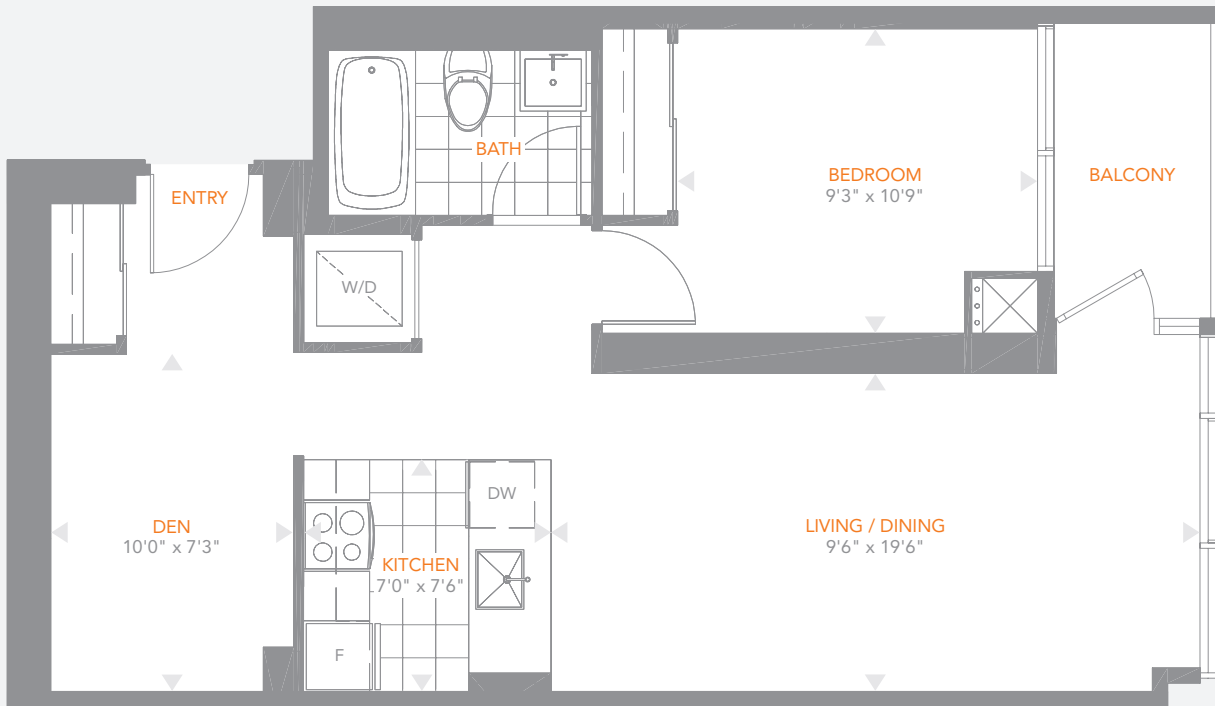

RESIDENCE 05

ONE BEDROOM + DEN (FLOORS 16-42)

715 TOTAL SQ. FT.

672 SQ. FT. + BALCONY (43 SQ. FT.)

All areas and stated room dimensions are approximate. Sizes and specifications are subject to change without notice. Actual living area and balcony/terraces may vary from floor stated areas. All illustrations are artist's concept. E & O.E.